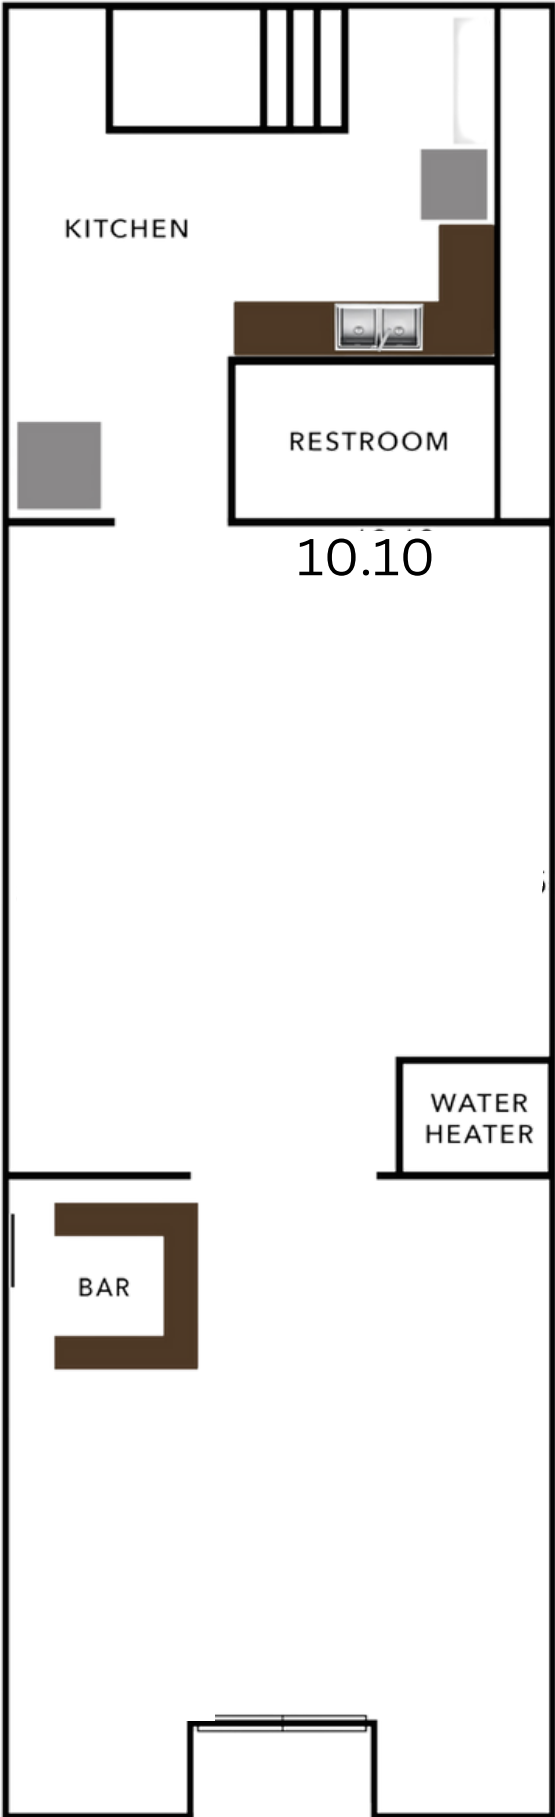

# 2301 FLOOR PLAN E

KITCHEN

RESTROOM

10.10

WATER  
HEATER

18 by 27.5

18 by 31

18 by 23

# 2303 FLOOR PLAN E

18 by 31

18 by 27.5

18 by 23