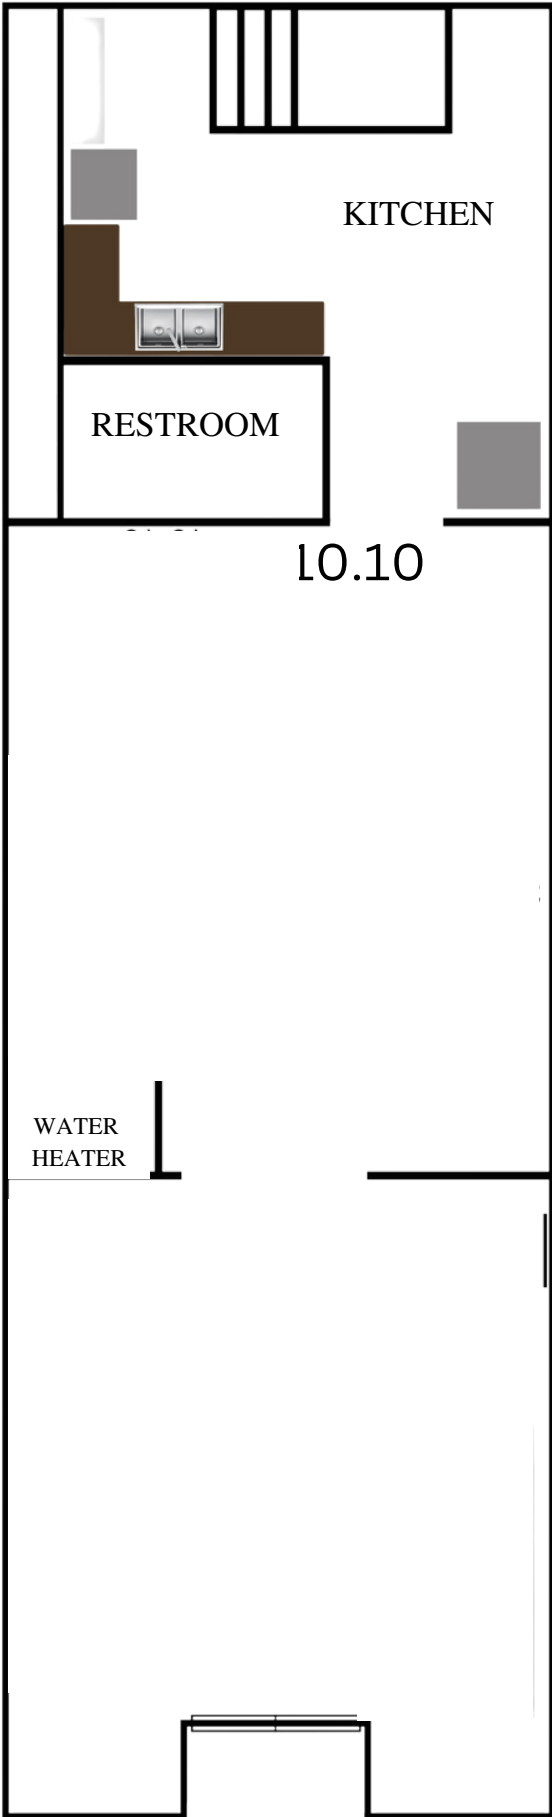

# 2301 FLOOR PLAN E

KITCHEN

RESTROOM

10.10

WATER  
HEATER

18 by 27.5

18 by 31

18 by 23

# 2303 FLOOR PLAN E

18 by 31

18 by 27.5

18 by 23